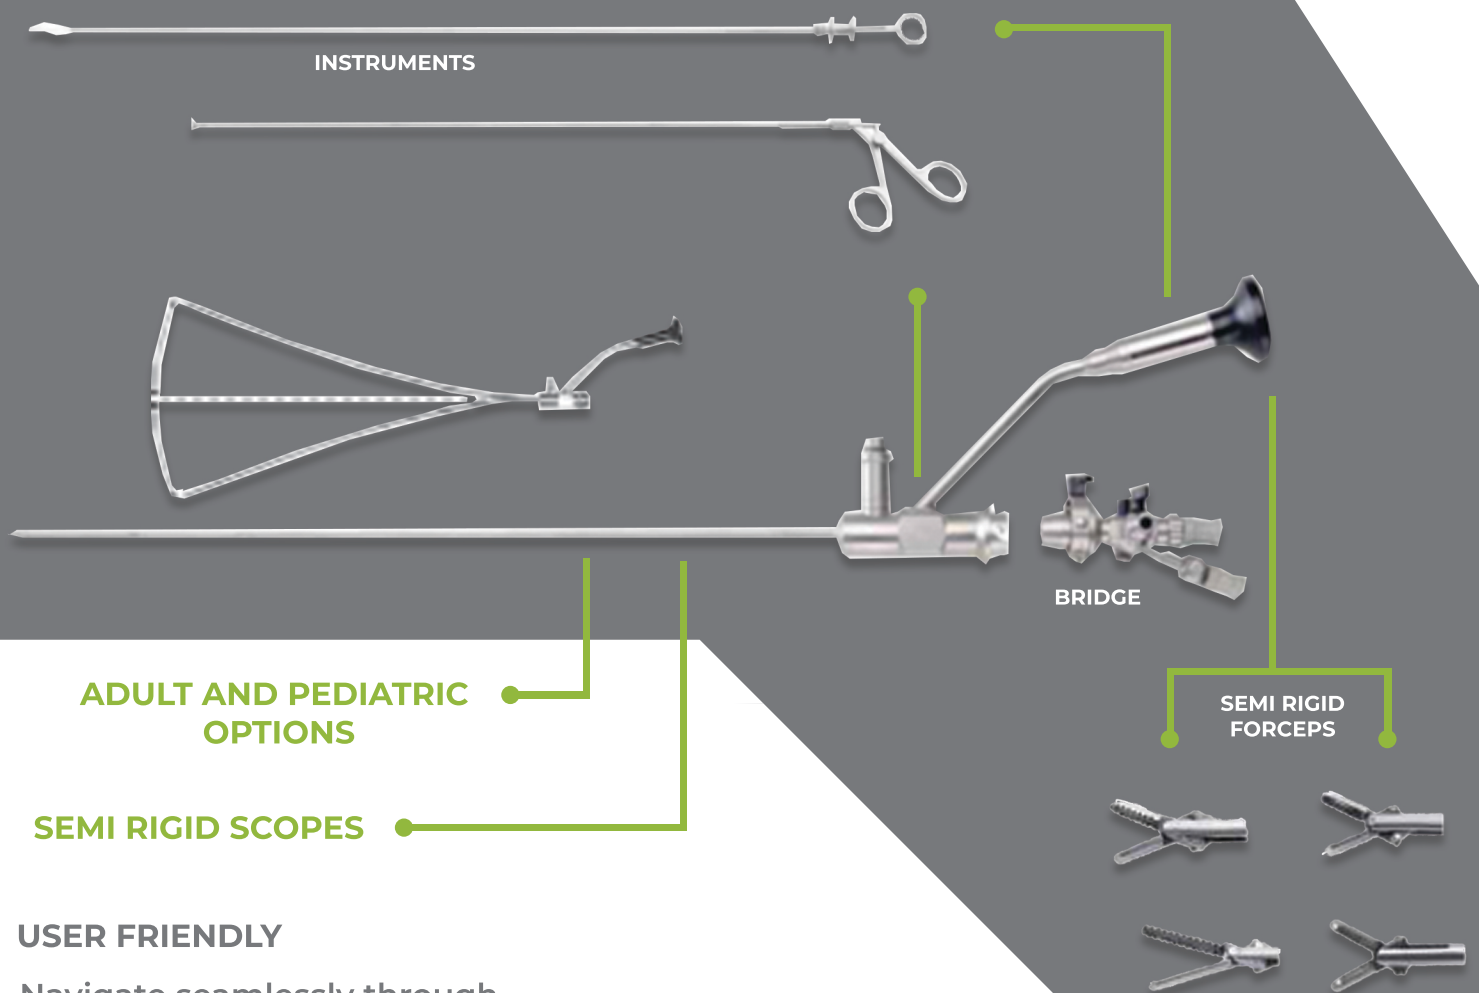

# URETERORENOSCOPY SET

## ● USER FRIENDLY

Navigate seamlessly through features and functions; saving time and maximizing productivity

## ● SUPERIOR QUALITY

Built with top tier materials, ensuring durability and reliability