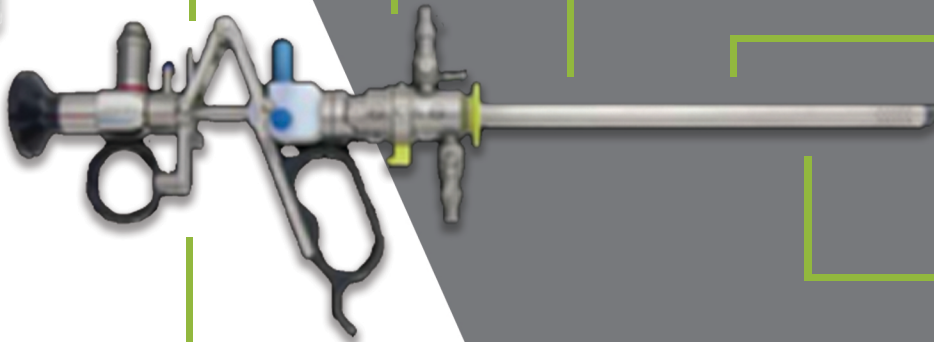

HYBRID RESECTION SET FOR TURP

300 W
ELECTROSURGERY UNIT

SCOPE

LOOP ELECTRODES

MONOPOLAR / BIPOLAR
WORKING ELEMENT

MONOPOLAR AND
BIPOLAR HANDLE

MAXIMISED
IRRIGATION

OPTIMIZED
VIEW

CONTINUOUS FLOW:
INNER & OUTER SHEATH

ELIK
EVACUATOR

- **USER FRIENDLY**

Navigate seamlessly through features and functions; saving time and maximizing productivity

- **FLEXIBILITY**

Bundles offering unparalleled flexibility, customizable to your required needs all from one source