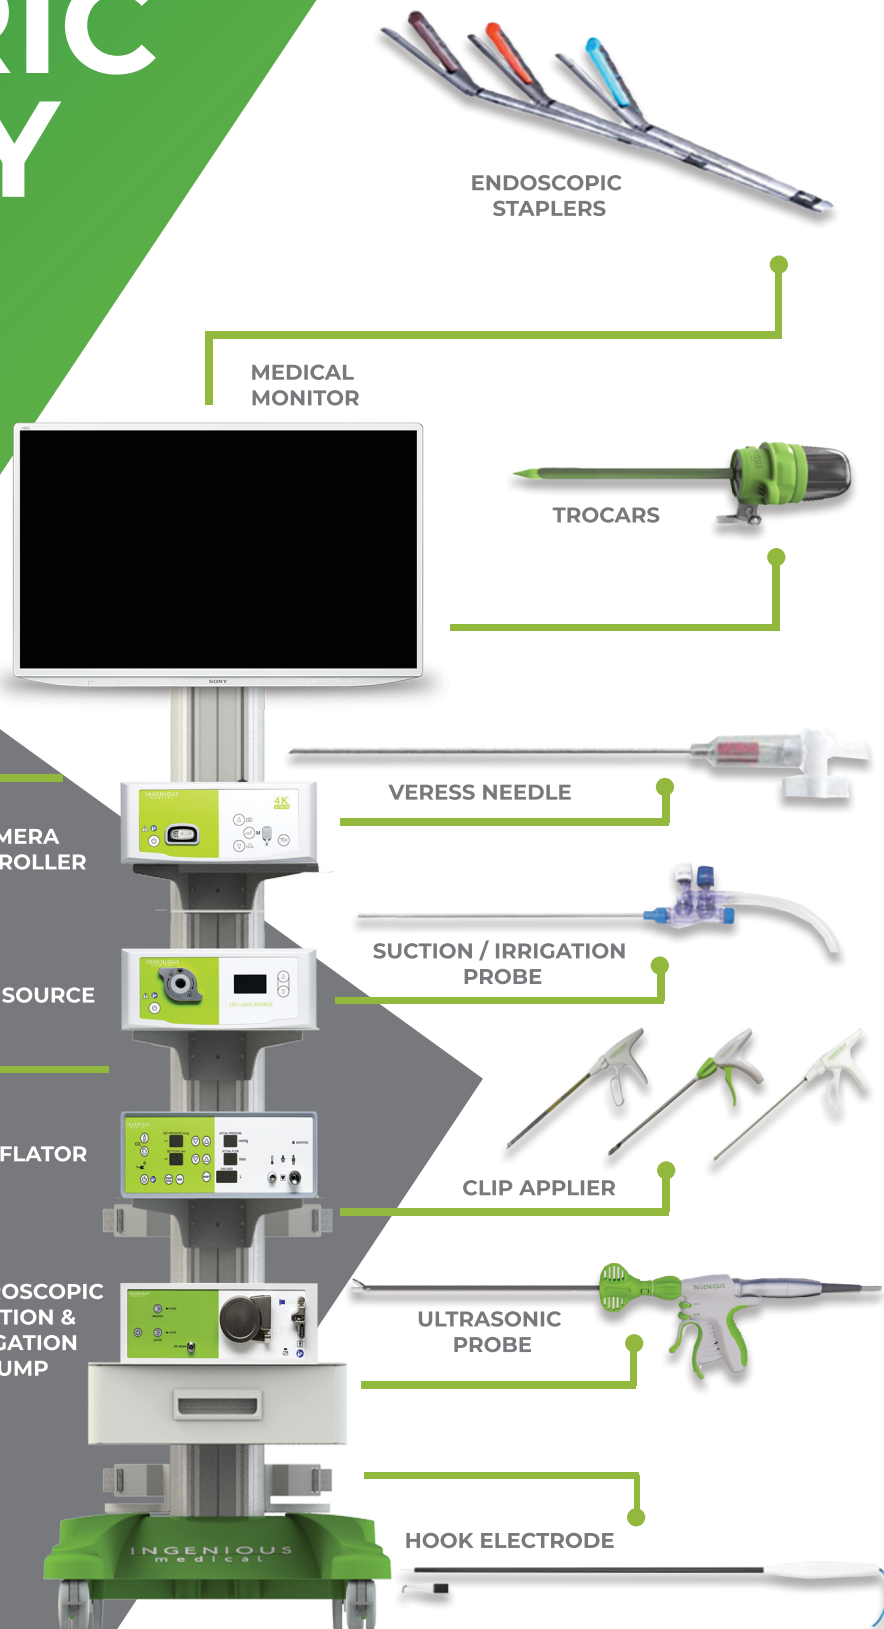

BARIATRIC SURGERY SET

UNMATCHED IMAGE SHARPNESS

NATURAL COLORS PRESENTATION

INSTRUMENTATION EFFECTIVENESS

● USER FRIENDLY

Navigate seamlessly through features and functions; saving time and maximizing productivity

● FLEXIBILITY

Bundles offering unparalleled flexibility, customizable to your required needs all from one source

● SUPERIOR QUALITY

Built with top tiers materials, ensuring durability and reliability

ENDOSCOPIC STAPLERS

MEDICAL MONITOR

TROCARS

VERESS NEEDLE

SUCTION / IRRIGATION PROBE

CLIP APPLICATOR

ULTRASONIC PROBE

HOOK ELECTRODE

CAMERA CONTROLLER

LIGHT SOURCE

INSUFFLATOR

LAPAROSCOPIC SUCTION & IRRIGATION PUMP